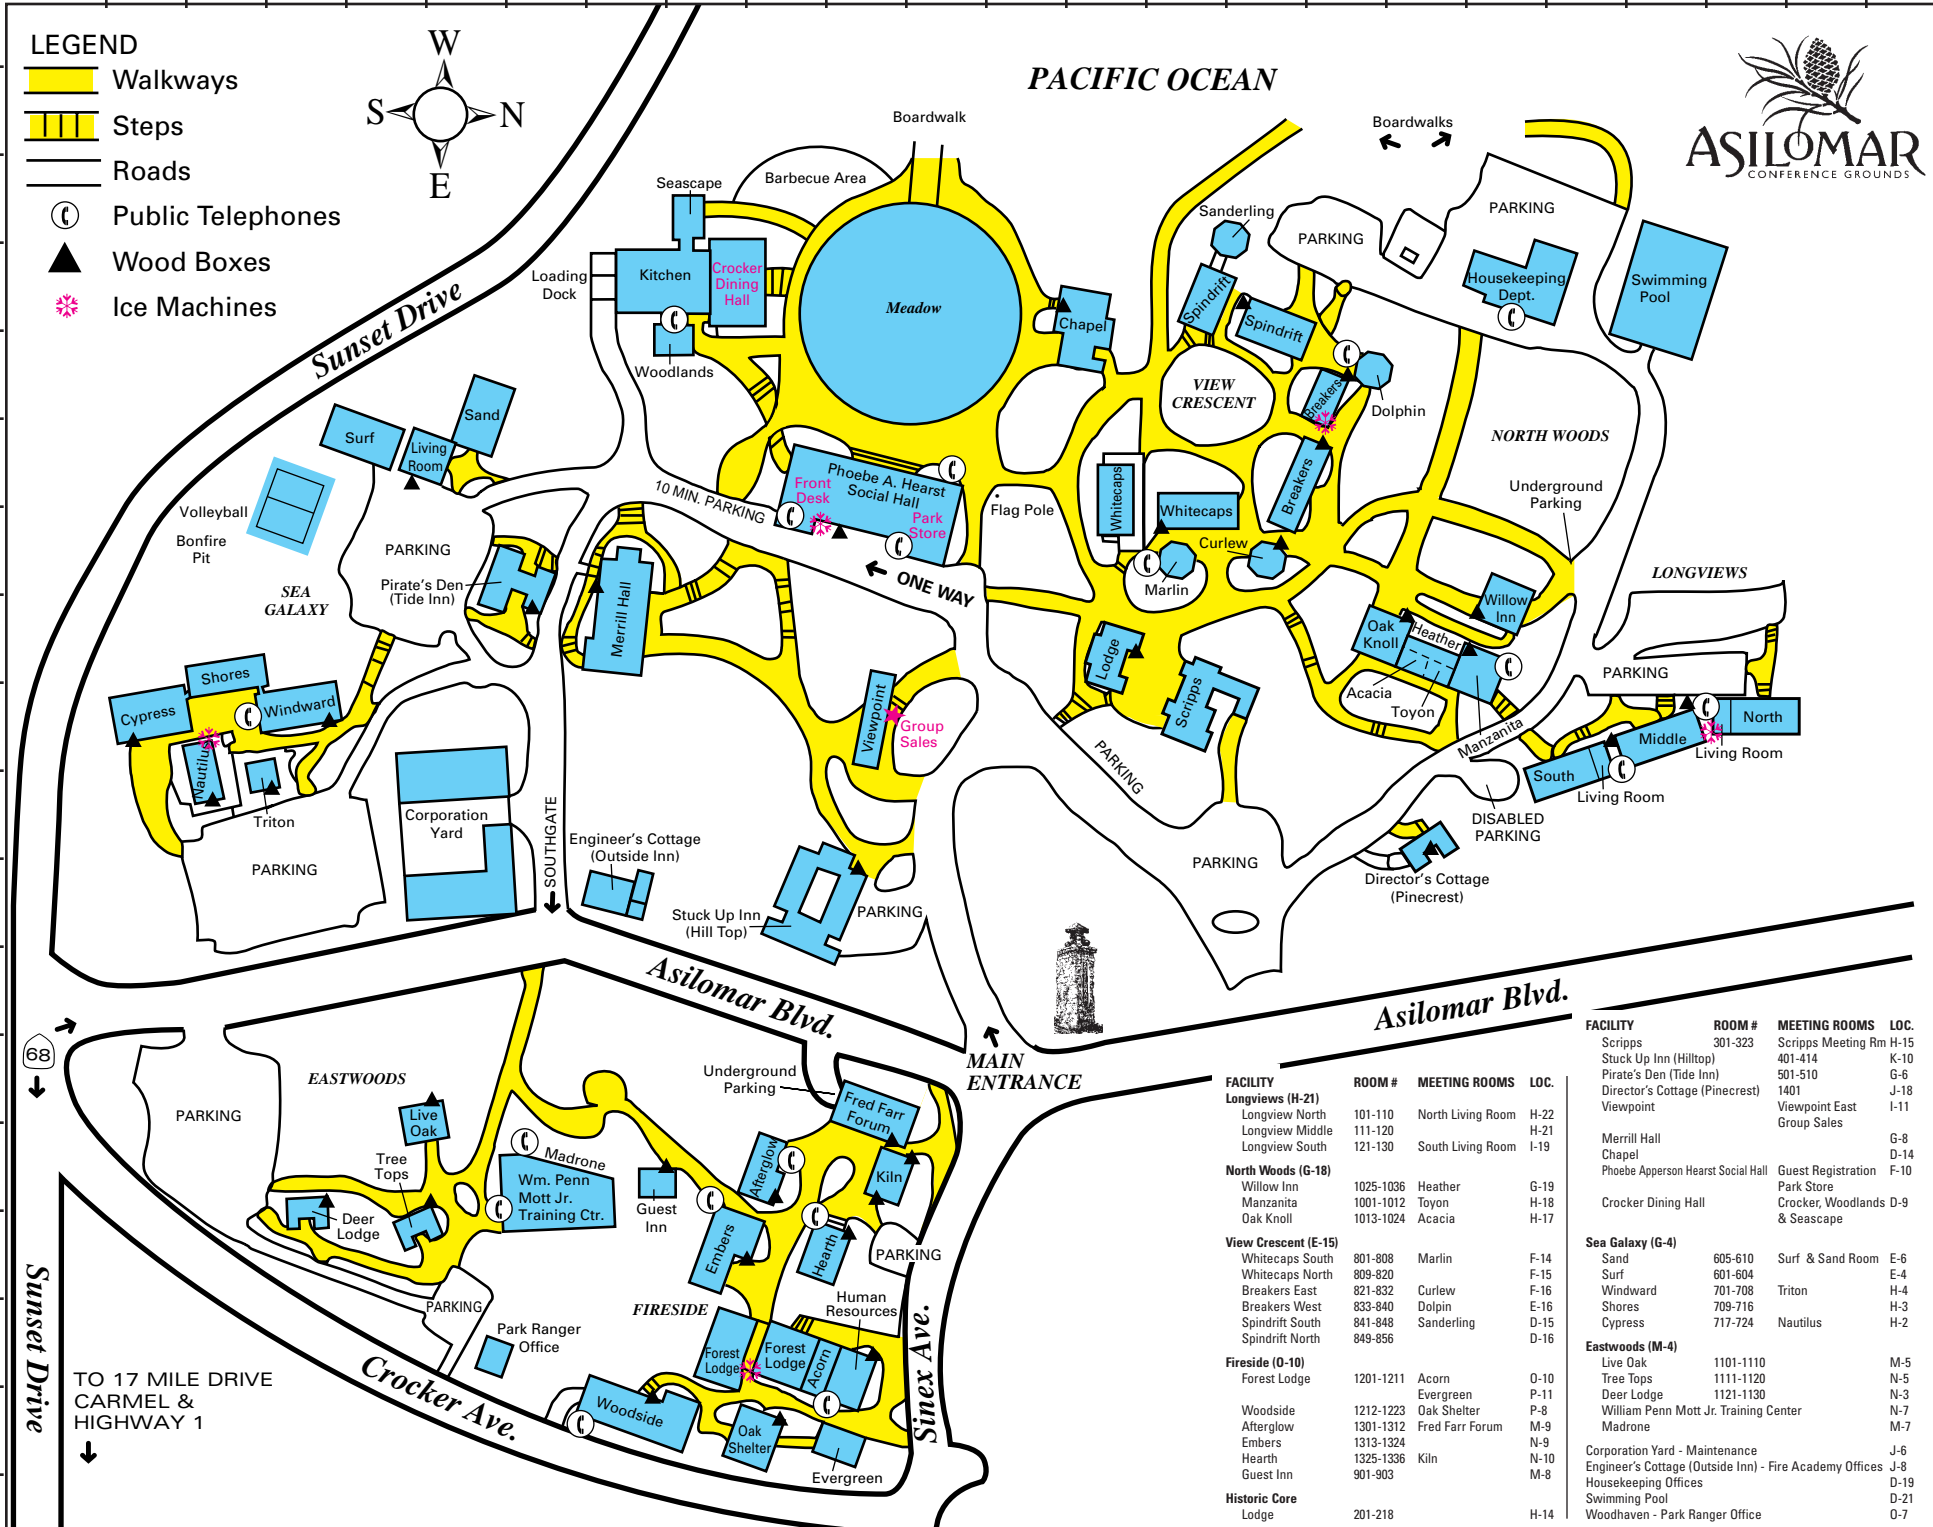

**LEGEND**

-  Walkways
-  Steps
-  Roads
-  Public Telephones
-  Wood Boxes
-  Ice Machines

FACILITY	ROOM #	MEETING ROOMS	LOC.
<b>Longviews (H-21)</b>	101-110	North Living Room	H-22
Longview North	111-120		H-21
Longview Middle	121-130	South Living Room	I-19
<b>North Woods (G-18)</b>	1025-1036	Heather	G-19
Willow Inn	1001-1012	Toyon	H-18
Oak Knoll	1013-1024	Acacia	H-17
<b>View Crescent (E-15)</b>	801-808	Marlin	F-14
Whitecaps South	809-820		F-15
Breakers East	821-832	Curlew	F-16
Breakers West	833-840	Dolphin	E-16
Spindrift South	841-848	Sanderling	D-15
Spindrift North	849-856		D-16
<b>Fireside (O-10)</b>	1201-1211	Acorn	O-10
Forest Lodge		Evergreen	P-11
Woodside	1212-1223	Oak Shelter	P-8
Afterglow	1301-1312	Fred Farr Forum	M-9
Embers	1313-1324		N-9
Hearth	1325-1336	Kiln	N-10
Guest Inn	901-903		M-8
<b>Historic Core</b>			
Lodge	201-218		H-14

FACILITY	ROOM #	MEETING ROOMS	LOC.
Scripps	301-323	Scripps Meeting Rm	H-15
Stuck Up Inn (Hilltop)	401-414		K-10
Pirate's Den (Tide Inn)	501-510		G-6
Director's Cottage (Pinecrest)	1401		J-18
Viewpoint		Viewpoint East	I-11
		Group Sales	G-8
Merrill Hall			D-14
Chapel		Guest Registration	F-10
Phoebe Apperson Hearst Social Hall		Park Store	D-9
		Crocker, Woodlands & Seascape	D-9
<b>Sea Galaxy (G-4)</b>			
Sand	605-610	Surf & Sand Room	E-6
Surf	601-604		E-4
Windward	701-708	Triton	H-4
Shores	709-716		H-3
Cypress	717-724	Nautilus	H-2
<b>Eastwoods (M-4)</b>			
Live Oak	1101-1110		M-5
Tree Tops	1111-1120		N-5
Deer Lodge	1121-1130		N-3
William Penn Mott Jr. Training Center			N-7
Madrone			M-7
Corporation Yard - Maintenance			J-6
Engineer's Cottage (Outside Inn) - Fire Academy Offices			J-8
Housekeeping Offices			D-19
Swimming Pool			D-21
Woodhaven - Park Ranger Office			O-7

TO 17 MILE DRIVE  
CARMEL &  
HIGHWAY 1